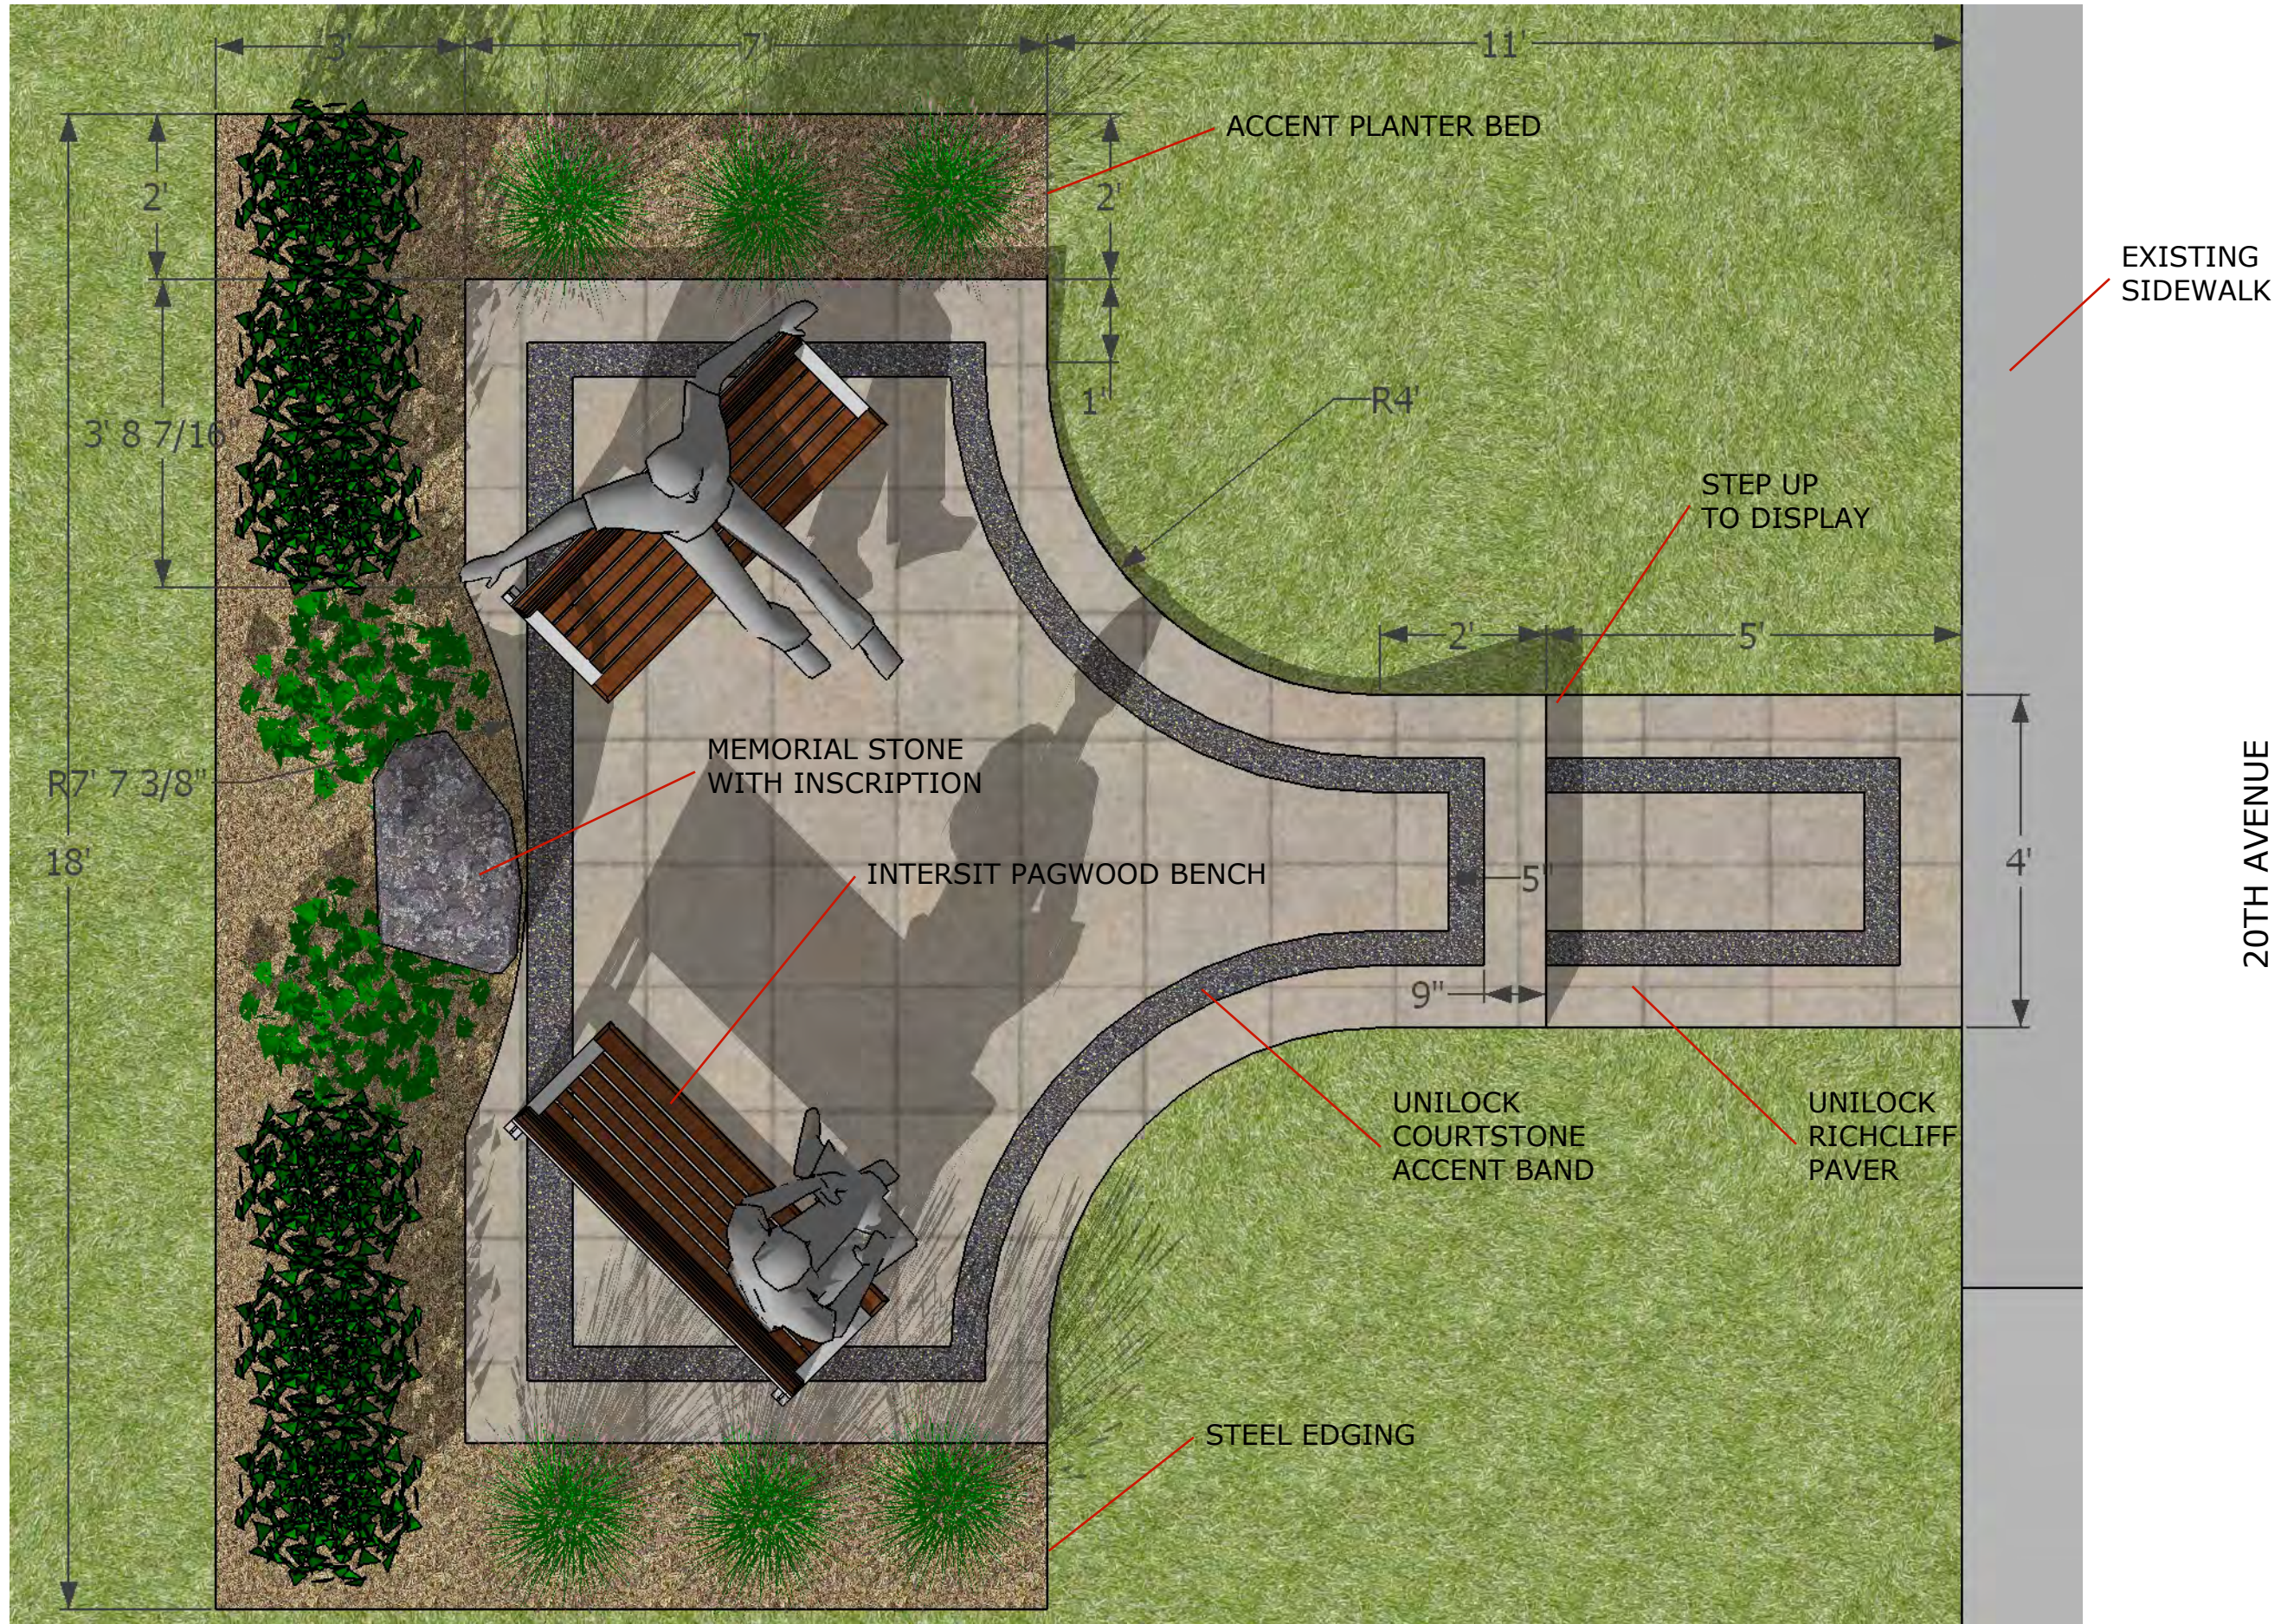

RUD CHAIN DISPLAY

840 20TH AVENUE HIAWTHA, IA 52233
07/07/10

www.halleng.com

SCALE 1/2" = 1'-0"

20TH AVENUE

RUD CHAIN DISPLAY

840 20TH AVENUE HIAWTHA, IA 52233

CONCEPT PLAN

drawn by:
ERIC SHEPLEY

07/07/10

www.halling.com

UNILOCK RICHCLIFF PAVER
DAWN MIST COLOR

PAVER BANDING

UNILOCK
COURTSTONE PAVER
BASALT COLOR

ERLAU INTERSIT 3 SEATER, PAGWOOD

www.halleng.com

drawn by:
ERIC SHEPLEY
07/07/10

RUD CHAIN DISPLAY

840 20TH AVENUE HIAWTHA, IA 52233

PRODUCT INFORMATION