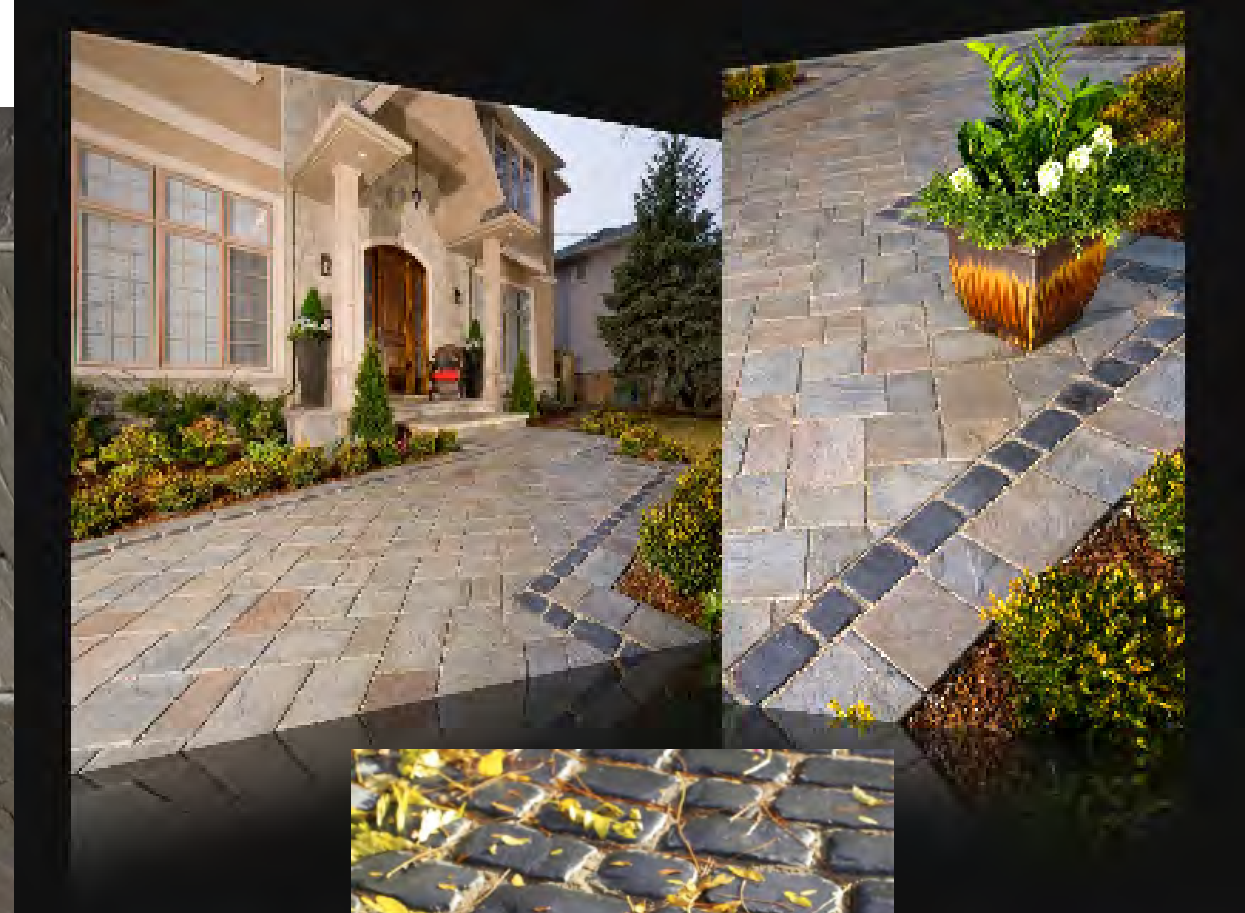

RUD CHAIN DISPLAY

840 20TH AVENUE HIAWTHA, IA 52233
07/07/10

www.halleng.com

SCALE 1/2" = 1'-0"

20TH AVENUE

RUD CHAIN DISPLAY

840 20TH AVENUE HIAWTHA, IA 52233

CONCEPT PLAN

drawn by:
ERIC SHEPLEY

07/07/10

www.halling.com

UNILOCK RICHCLIFF PAVER
DAWN MIST COLOR

PAVER BANDING

UNILOCK
COURTSTONE PAVER
BASALT COLOR

ERLAU INTERSIT 3 SEATER, PAGWOOD

www.halleng.com

drawn by:
ERIC SHEPLEY
07/07/10

RUD CHAIN DISPLAY

840 20TH AVENUE HIAWTHA, IA 52233

PRODUCT INFORMATION