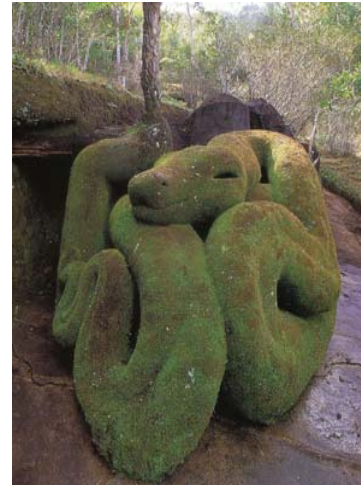

Please RSVP to stephen@CERES.org.au or call 0402149814

Please note that this session is intended for adults but we hope to run a separate ideas session with kids at a later date.

Come and help us imagine.... climbing through burrows and along a spider's web?... or building tunnels inspired by giant ant hills and moving water through bamboo pipes? Wild human inventions meet the genius of animal habitats in an adventure play extravaganza!