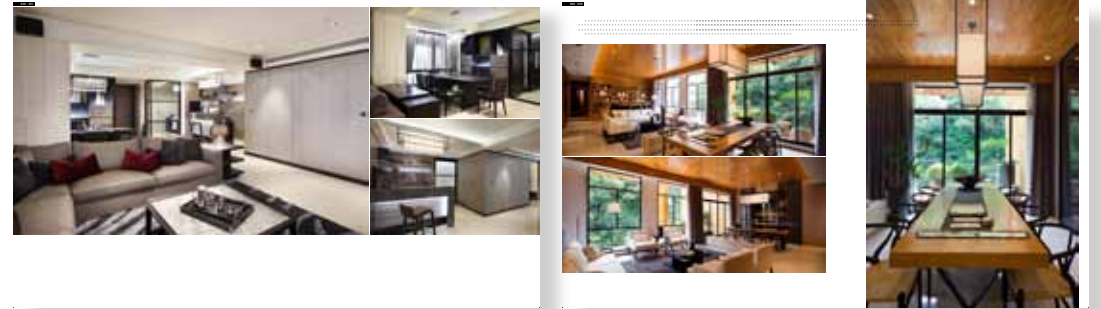

URBAN STYLE

ISBN

978-7-214-07567-3

HARDCOVER

352pages

SIZE

246 mm*290 mm

PRICE

318RMB

本书甄选了港台设计师们的最新样板房设计实例，每个设计项目都讲究形式与空间的美感、极富创意，将最前沿最具革新性的家居设计理念送到您的手边，领略设计给您带来的多位的感官体验。

COOPERATION PARTNER

原禾室内设计

金岱设计

程翊设计联盟

宽月空间创意

牧桓设计+灯光设计研究室

界阳&大司室内设计

思联建筑设计

岩舍国际设计事务所

奥迪（国际）室内设计

松格室内设计有限公司

光合空间设计

G.I.L Art & Design Consultants

禾筑国际设计有限公司

Man Lam Interiors Design Ltd.

大荷室内装修设计

Danny Cheng Interiors Ltd.