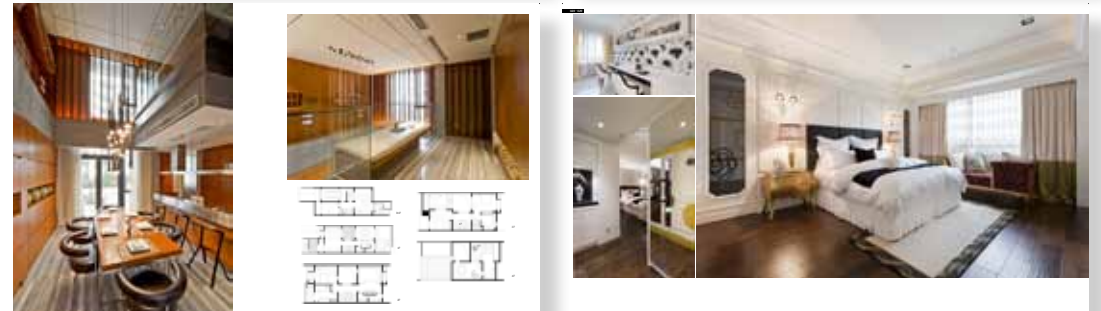

URBAN STYLE

ISBN

978-7-214-07567-3

HARDCOVER

352pages

SIZE

246 mm*290 mm

PRICE

318RMB

本书甄选了港台设计师们的最新样板房设计实例，每个设计项目都讲究形式与空间的美感、极富创意，将最前沿最具革新性的家居设计理念送到您的手边，领略设计给您带来的多位的感官体验。

COOPERATION PARTNER

原禾室内设计

金岱设计

程翊设计联盟

宽月空间创意

牧桓设计+灯光设计研究室

界阳&大司室内设计

思联建筑设计

岩舍国际设计事务所

奥迪（国际）室内设计

松格室内设计有限公司

光合空间设计

G.I.L Art & Design Consultants

禾筑国际设计有限公司

Man Lam Interiors Design Ltd.

大荷室内装修设计

Danny Cheng Interiors Ltd.