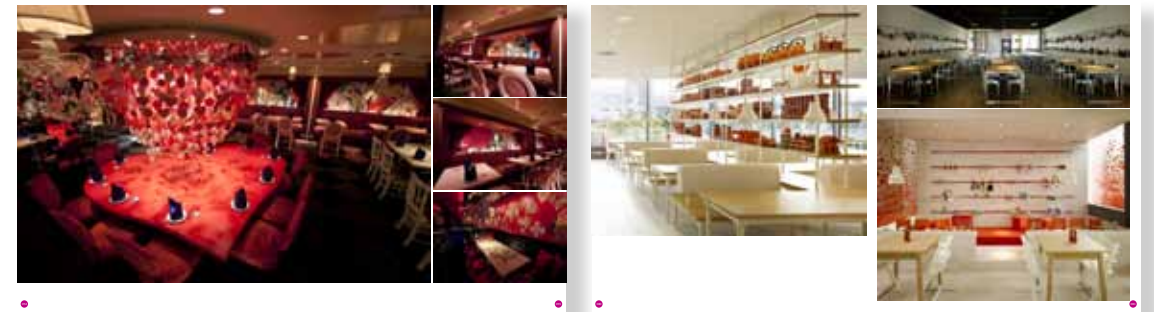

STYLISH RESTAURANTS

ISBN

978-7-214-07277-1

SIZE

242 mm*280 mm

HARDCOVER

368pages

PRICE

328RMB

本书精选了国外最优秀的设计师的近70个餐厅设计作品，全面展示了各个项目的室内设计手法和材料。设计师独特的设计手法为各个功能空间带来令人神往的空间享受。经典案例的集结出版定能为读者带来奢华的生活享受，也为同行间的相互交流提供良好的平台。

COOPERATION PARTNER

- AB Concept
- Aidlin Darling Design
- Alexi Robinson Interiors
- Arcsine Architecture
- Atelier Heiss Architekten, Vienna
- Bluarch Architecture
- BNKR Arquitectura
- Concrete Architectural Associates
- Creneau International
- Design Spirits Co.,Ltd.

- Digital Space
- Epitaph
- Fantastic Design Works
- Fusion
- Johannes Torpe Studios
- Klm-architects
- Koichi Takada Architects
- K-Studio
- LW Design Group
- Ryntovt Design

MY SQUASH CLUB

PRAQ AMERSFOORT