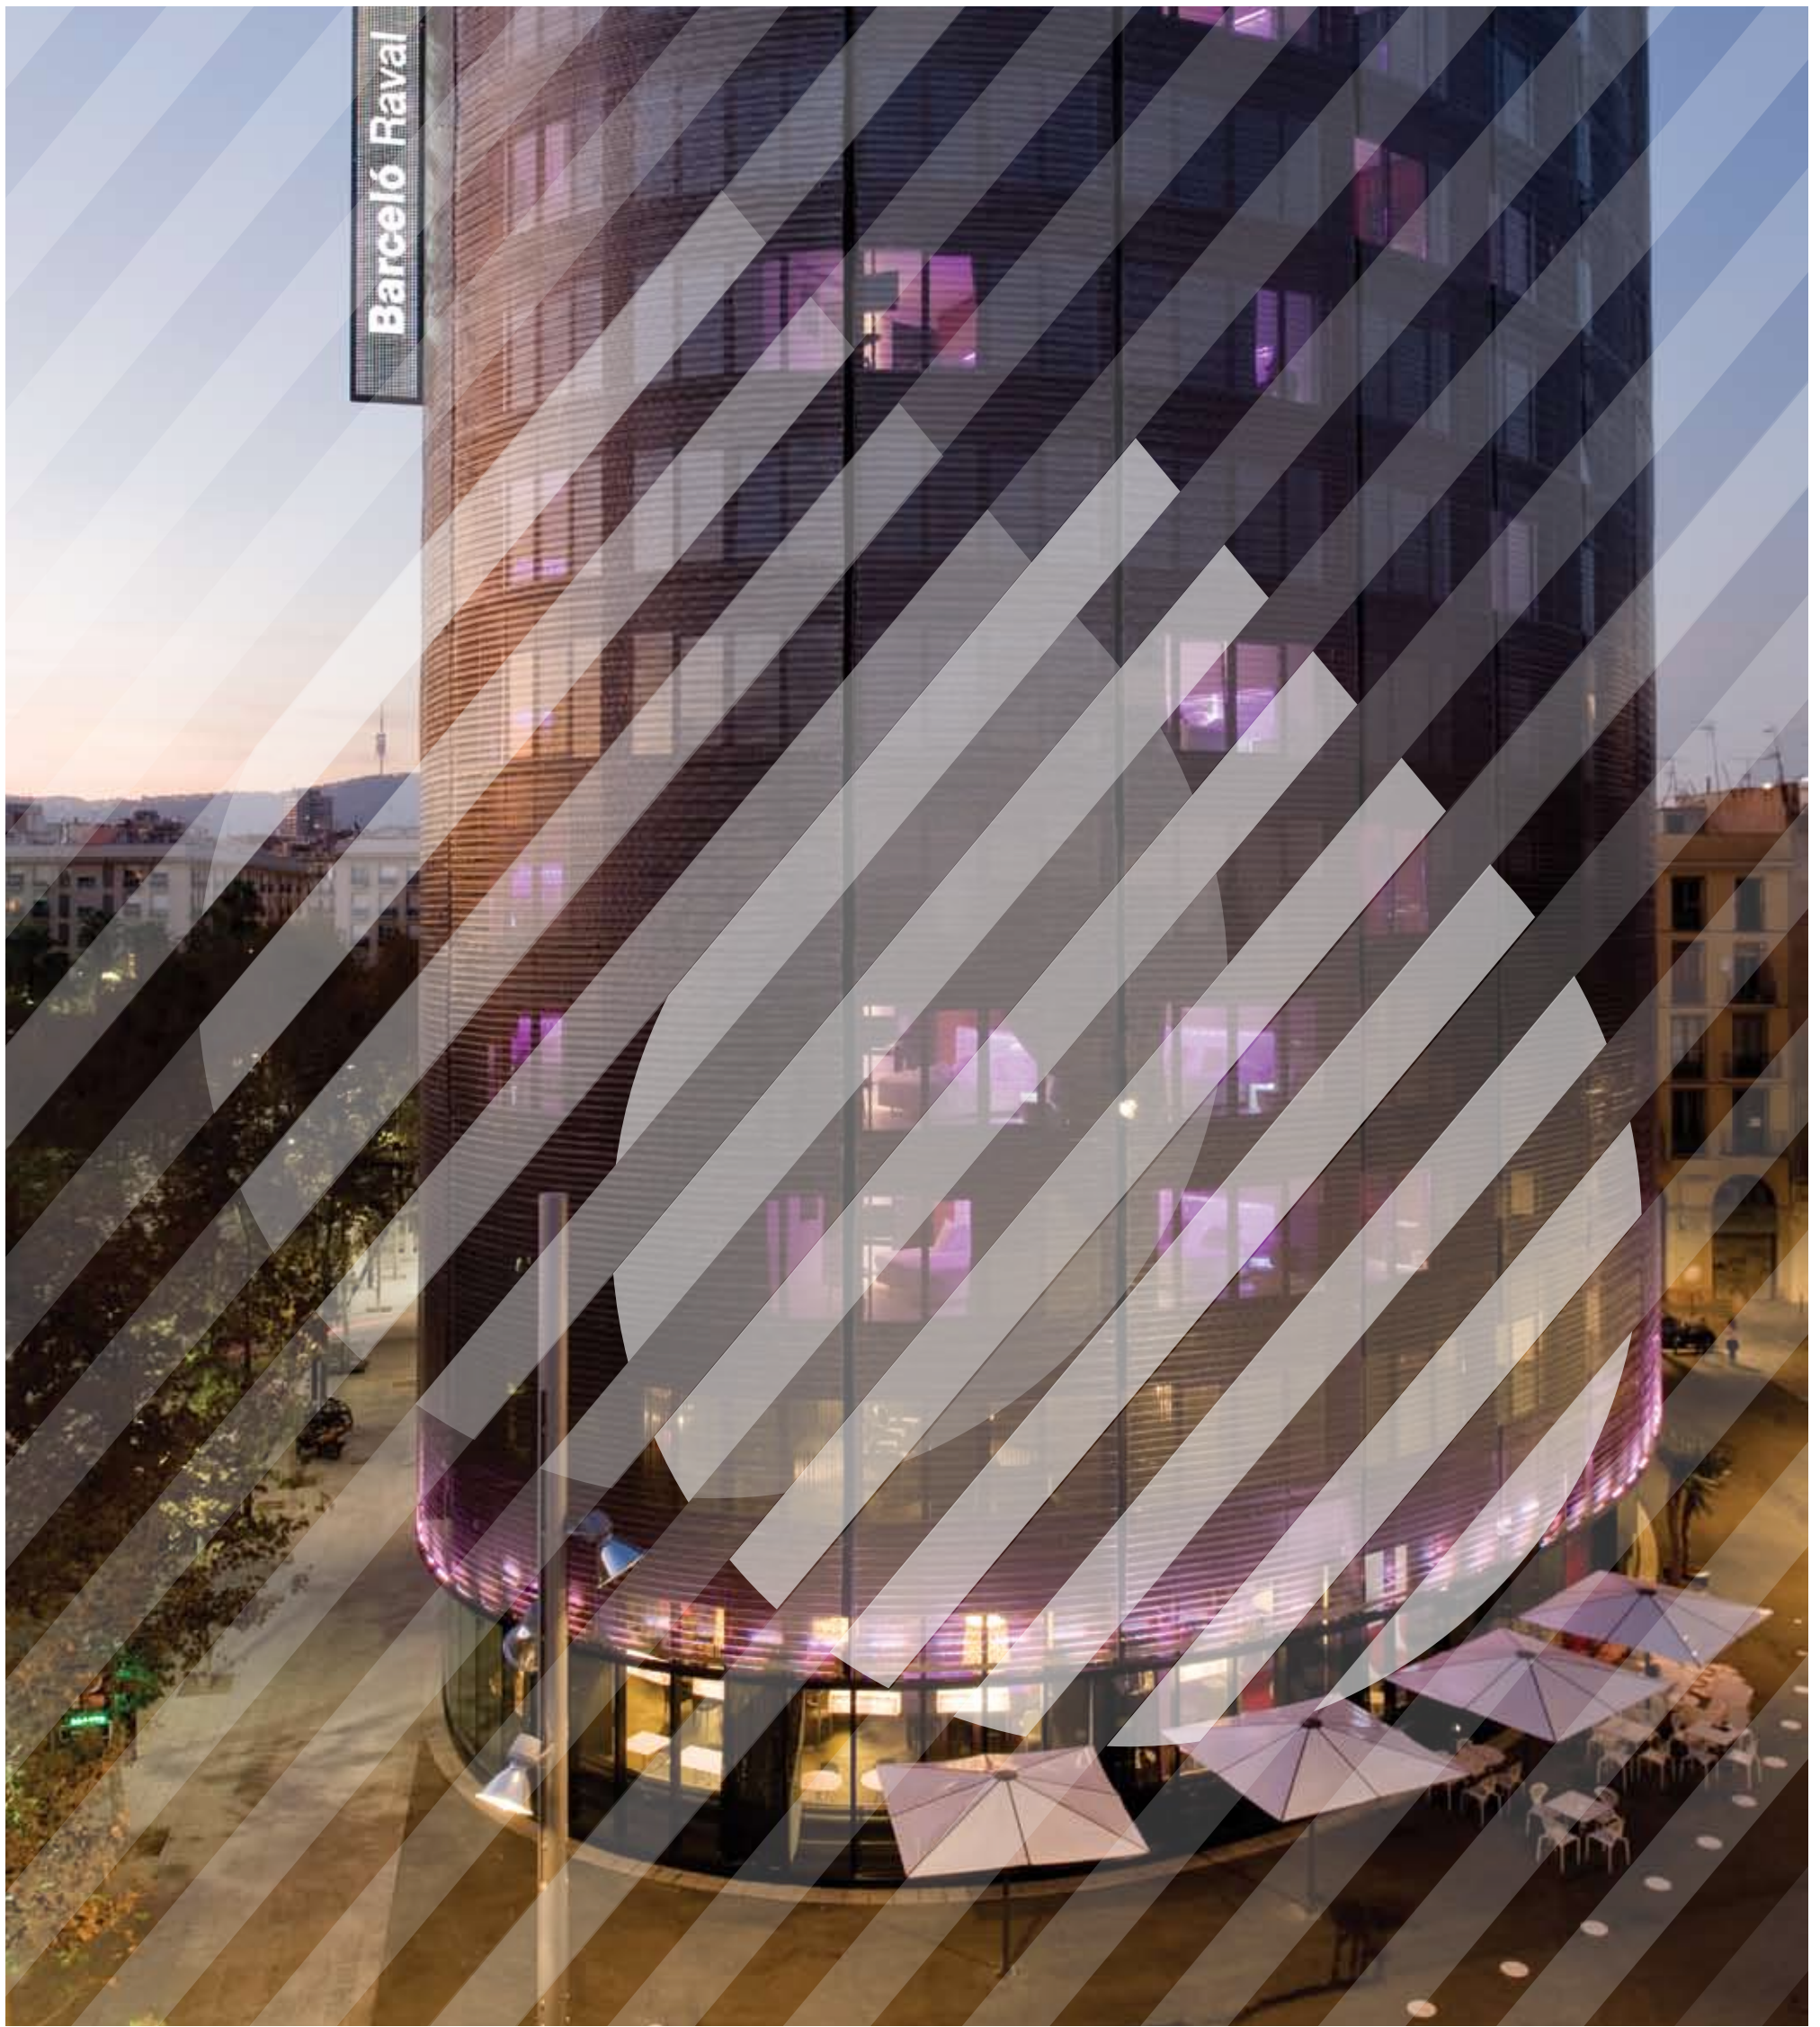

Barceló Raval

DESIGN an exhibition. **INFLUENCE** behavior. **EXPLORE** barcelona.

Learn real-time data modeling; explore information display concepts; fabricate full-scale study models; meet local professionals.

Inspire more thoughtful water habits; create cultural change.

We will design a responsive architectural installation for the Hotel Barceló Raval in Barcelona.

We will visually express hotel guests' water usage.